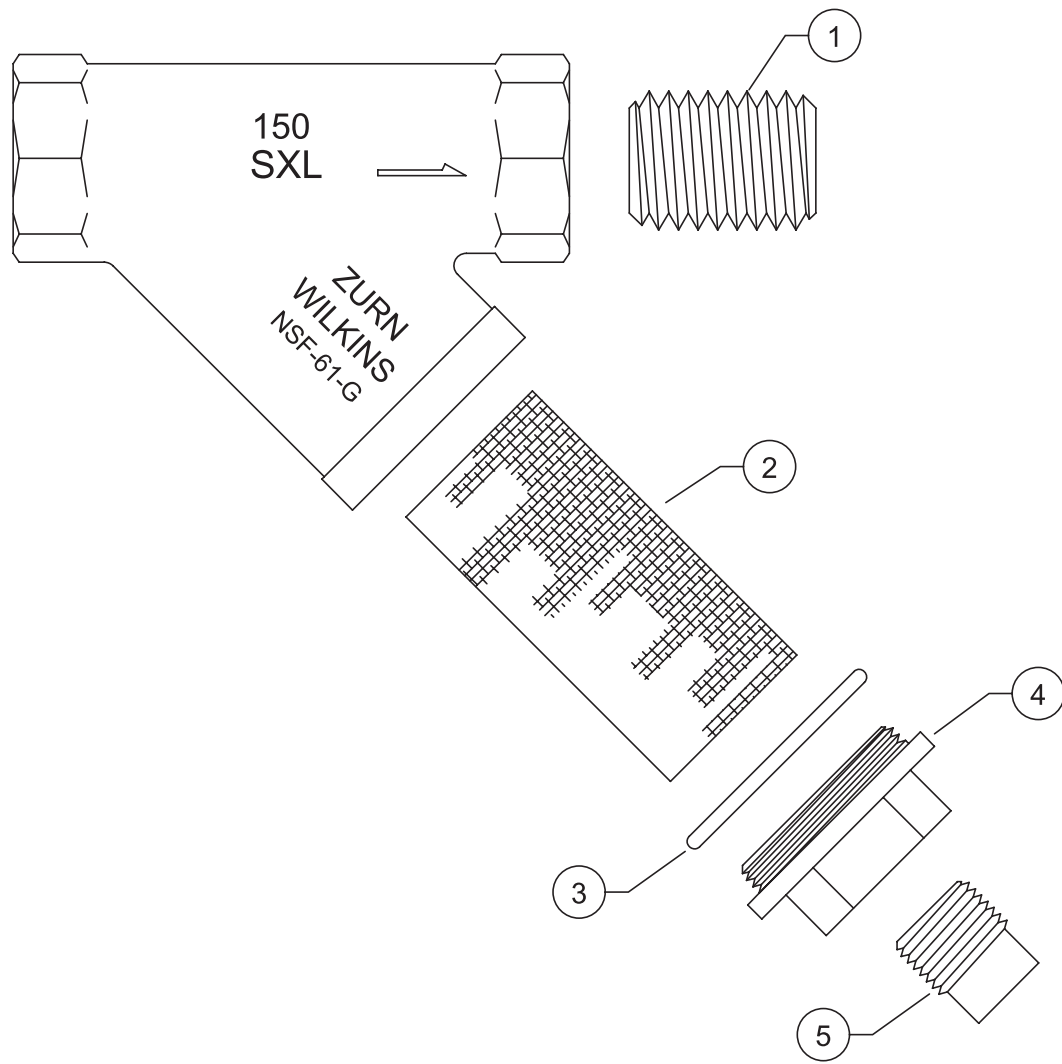

# WILKINS®

a **ZURN®** company

1/2", 3/4", 1", 1 1/4", 1 1/2",  
2", 2 1/2", 3"

**LEAD-FREE\***

\*This product contains a weighted average lead content less than 0.25% for wetted surfaces.

ITEM NO.	DESCRIPTION	1/2"	3/4"	1"	1 1/4"	1 1/2"	2"	2 1/2"	3"
1	NIPPLE	101-21B	102-21B	103-21B	104-21B	105-21B	106-21B	107-21B	108-21B
2	SCREEN (20MESH)	101-41S	102-41S	103-41S	104-41S	105-41S	106-41S	107-41S	108-41S
3	O-RING	119N	124N	127N	133N	142N	231N	235N	238N
4	CAP	N/A	N/A	N/A	N/A	N/A	N/A	N/A	N/A
5	PLUG (P ONLY)	101-7B	101-7B	558-7	558-7	558-7	558-7	558-7	558-7